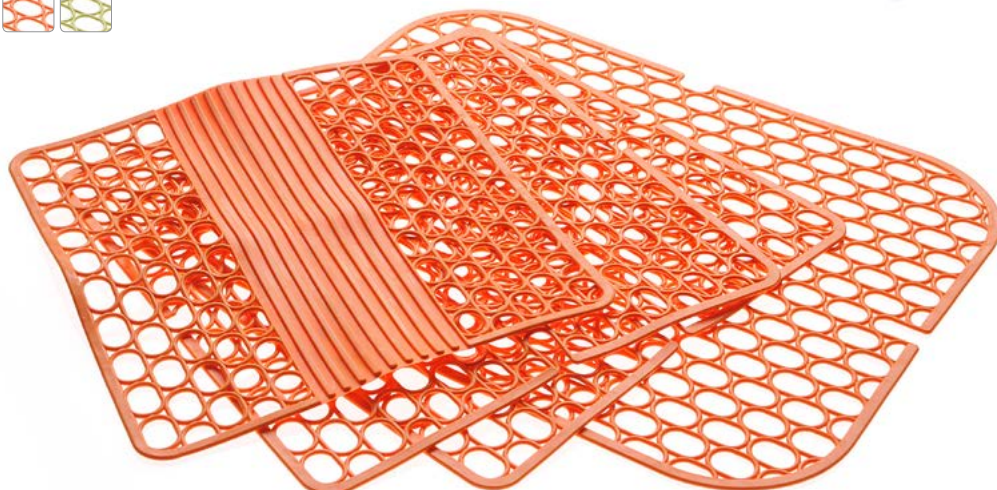

160

Set 4 pz

Size: 30x30 cm (2 pz)
- 33x41 cm - 27x28 cm

Colors: white

160C

Set 4 pz

Size: 30x30 cm (2 pz)
- 33x41 cm - 27x28 cm

Colors: blue, yellow, orange,
pink, green