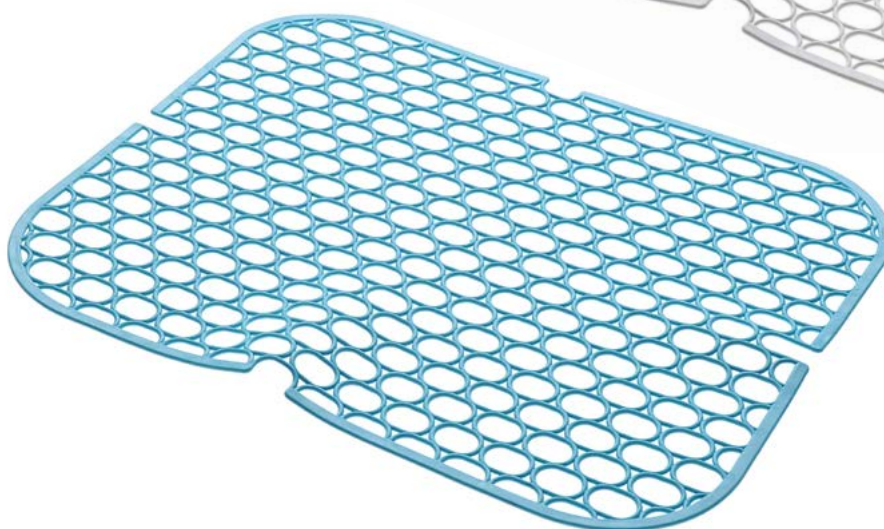

038
Tappeto rettangolare bianco
Rectangular sink mat white

Size: 33x41 cm
Colors: white

038C
Tappeto rettangolare colorato
Colored rectangular sink mat

Size: 33x41 cm
Colors: blue, yellow, orange, pink, green

Utilizzabili su entrambi i lati

Usable on both sides