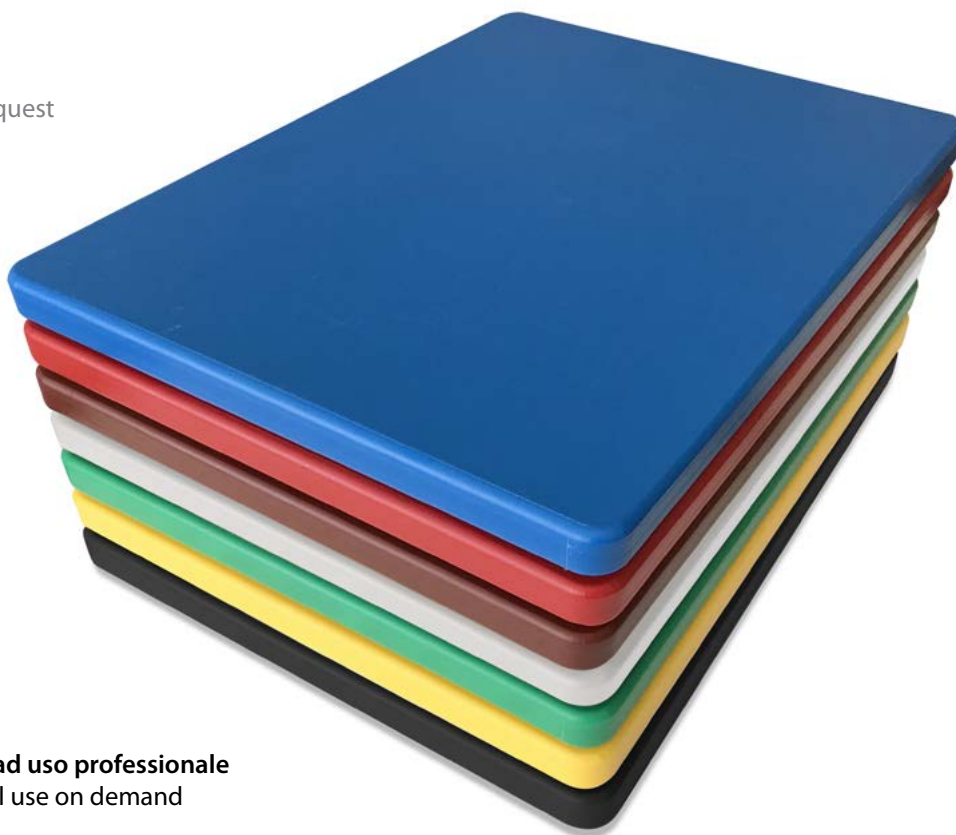

20476

Size: 60x40x2 cm

EAN: 8006950204767

MADE IN ITALY

HOME PROFESSIONAL

Taglieri - Colorati

Cutting boards - Coloured

Planches à découper - Coloré

Schneidebrett - Farbiger

Size: 40x30x2 cm

Altre misure disponibili a richiesta

Others dimensions available on request

pesce	10476-B EAN: 8006950144766
carne cruda	10476-R EAN: 8006950114769
verdure cotte	10476-M EAN: 8006950154765
latticini, pane	10476 EAN: 8006950104760
frutta e insalata	10476-V EAN: 8006950134767
carne cotta	10476-G EAN: 8006950124768
	10476-N EAN: 8006950164764