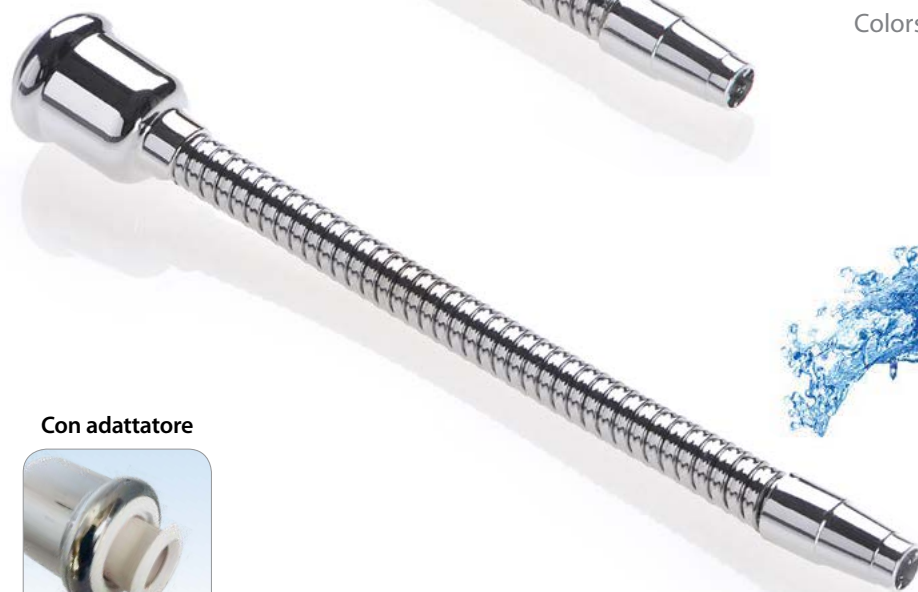

Size: 15 cm

Colors: white/chrome

975CL ACS ★

Puntale cromato - Plastic chromed terminal

Size: 20 cm

Colors: white/chrome

975CXL ACS ★

Puntale cromato - Plastic chromed terminal

Size: 25 cm

Colors: white/chrome

 **MADE IN ITALY**

571 ACS ★

Raccordo cromato - Chrome plated ring nut

Size: 15 cm

Colors: chrome

571L ACS ★

Raccordo cromato - Chrome plated ring nut

Size: 20 cm

Colors: chrome

571XL ACS ★

Raccordo cromato - Chrome plated ring nut

Size: 25 cm

Colors: chrome

Con adattatore