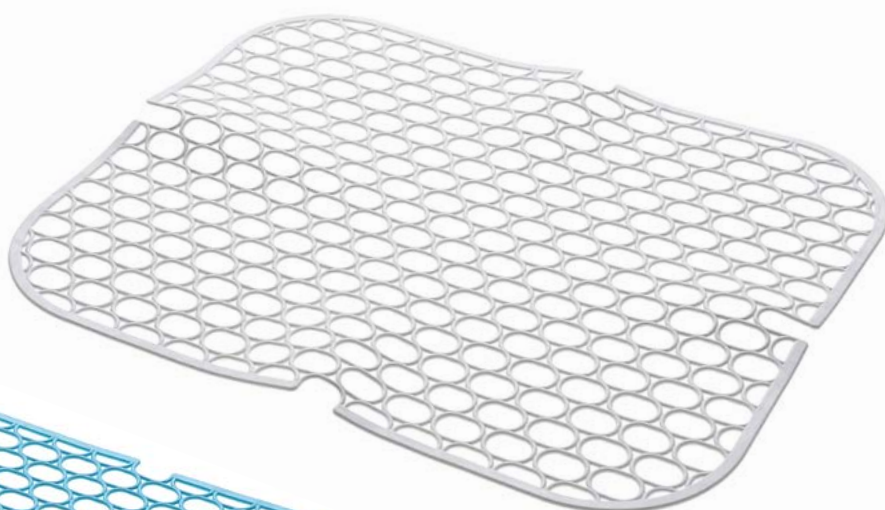

038
Tappeto rettangolare bianco
Rectangular sink mat white

Size: 33x41 cm
Colors: white

038C
Tappeto rettangolare colorato
Colored rectangular sink mat

Size: 33x41 cm
Colors: blue, yellow, orange, pink, green

Utilizzabili su entrambi i lati

Usable on both sides