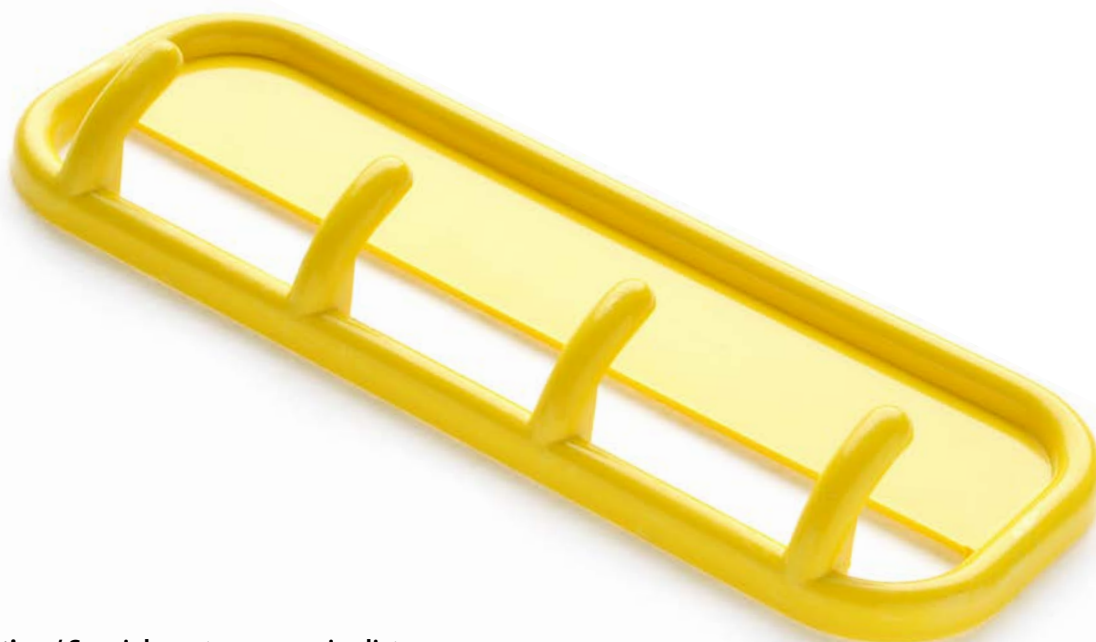

Imballi speciali: vedi listino / Special masters: see price list