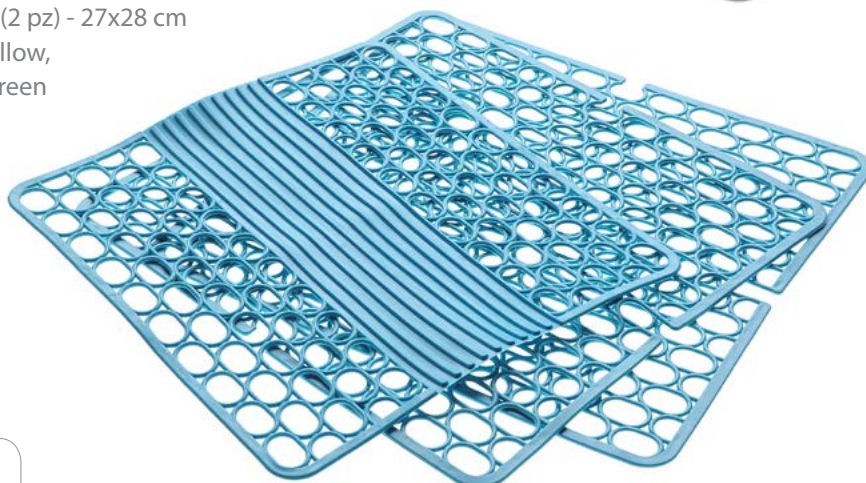

140 

Set 3 pz

Size: 30x30 cm (2 pz) - 27x28 cm

Colors: white

140C 

Set 3 pz

Size: 30x30 cm (2 pz) - 27x28 cm

Colors: blue, yellow,
orange, pink, green