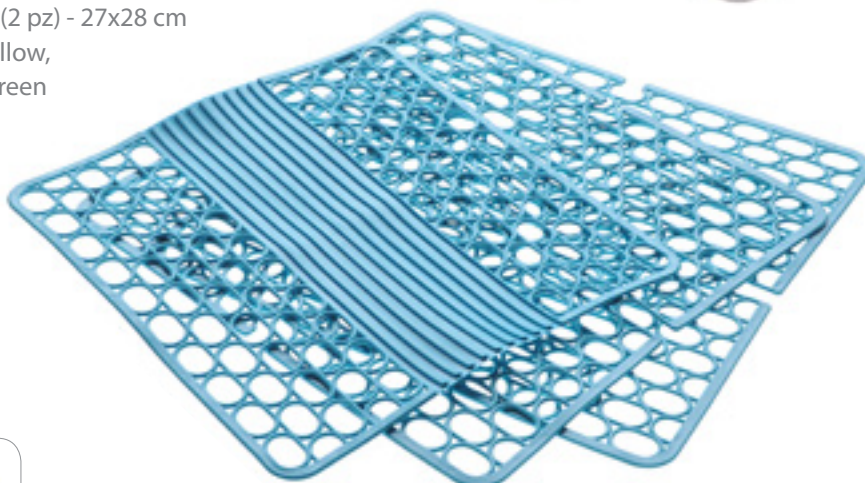

MADE IN ITALY

140

Set 3 pz

Size: 30x30 cm (2 pz) - 27x28 cm

Colors: white

140C

Set 3 pz

Size: 30x30 cm (2 pz) - 27x28 cm

Colors: blue, yellow,
orange, pink, green

**Utilizzabili su
entrambi i lati**

**Usable on
both sides**