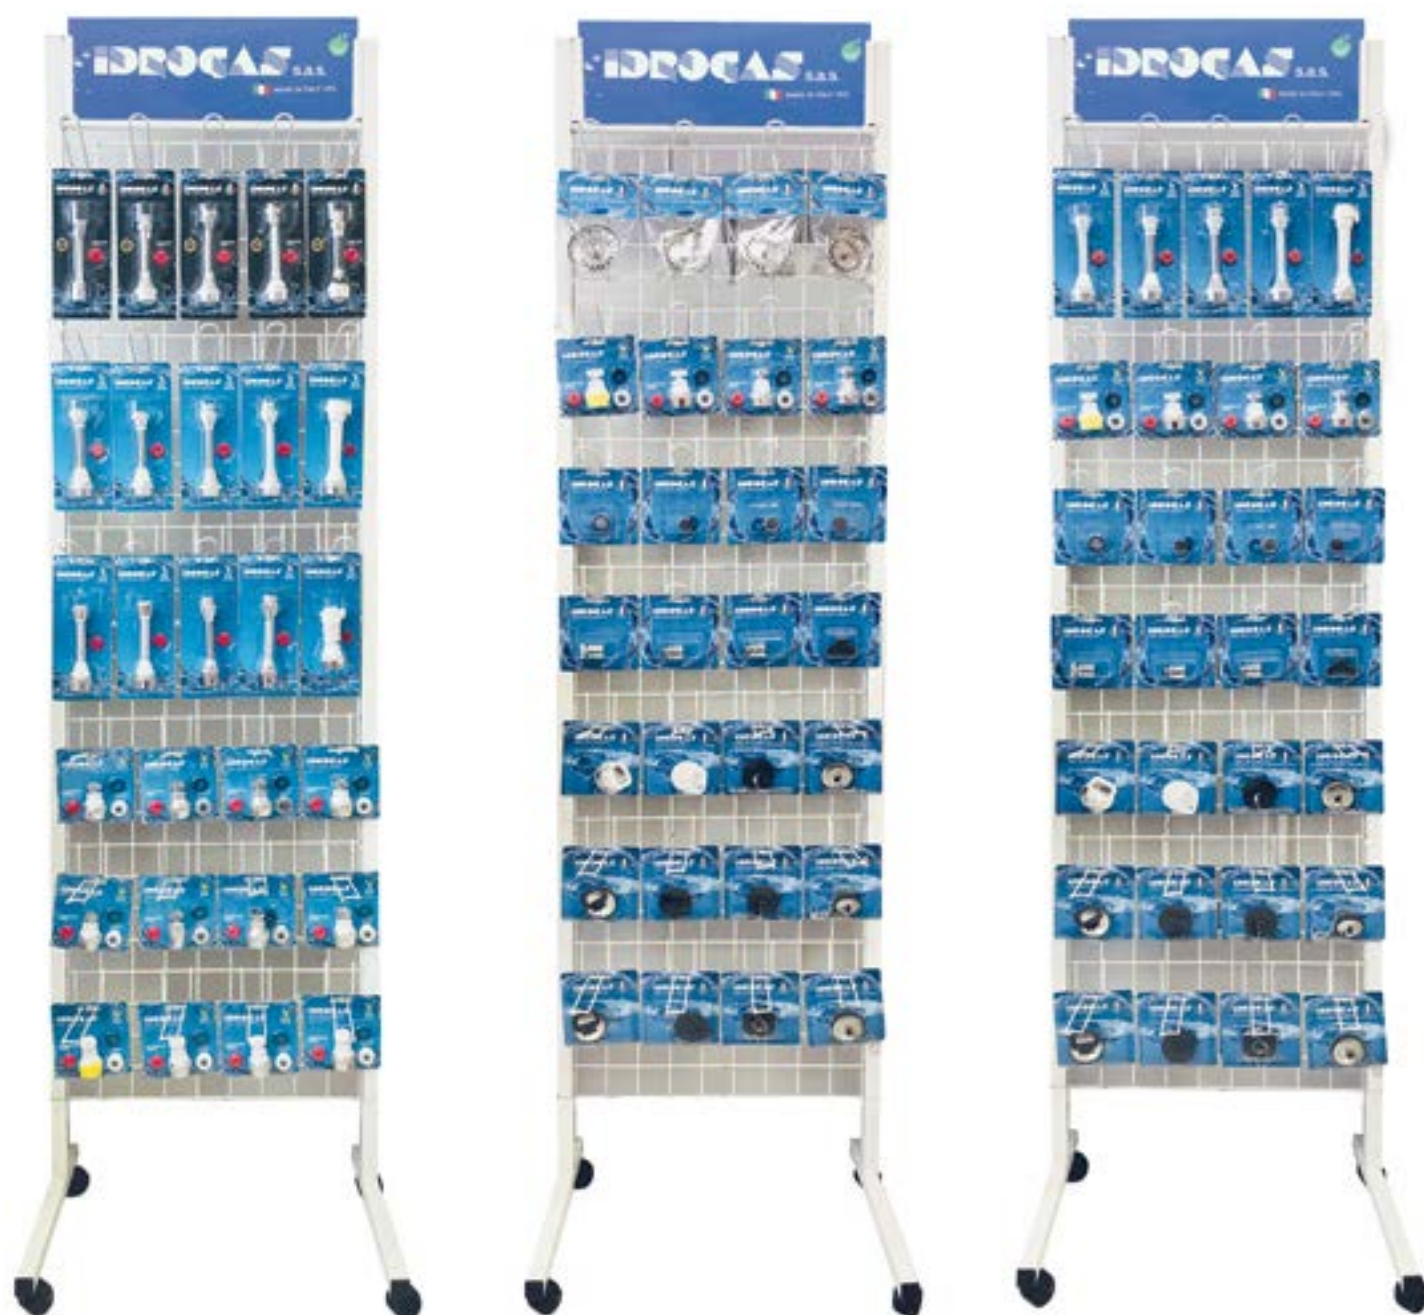

Colors: assorted

2005

Cornelio

Size: 26 cm, diam. 15 cm

Colors: blue/red, black/red

DISPLAYS

DISPLAYS

Schede tecniche