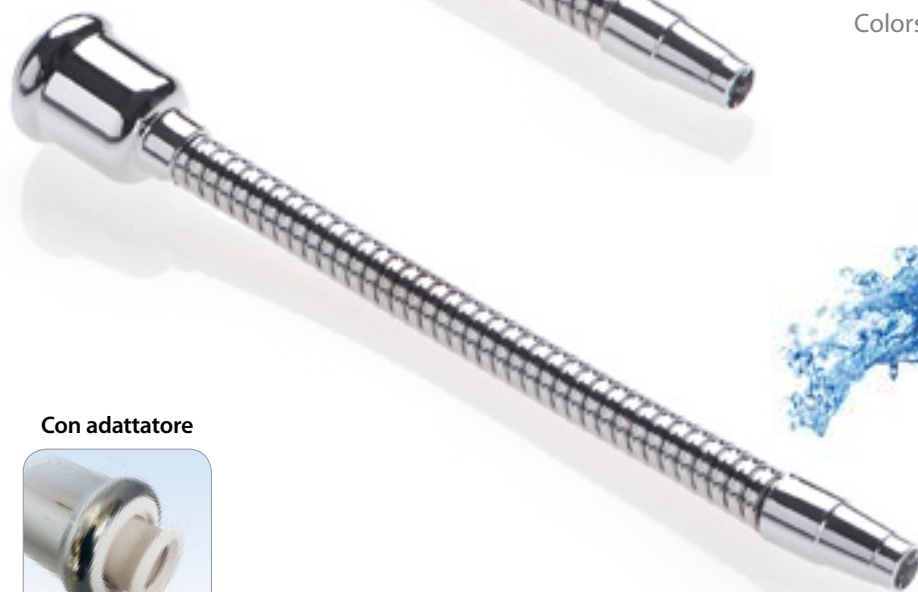

 **MADE IN ITALY**

571 ACS ★

Raccordo cromato - Chrome plated ring nut

Size: 15 cm

Colors: chrome

571L ACS ★

Raccordo cromato - Chrome plated ring nut

Size: 20 cm

Colors: chrome

571XL ACS ★

Raccordo cromato - Chrome plated ring nut

Size: 25 cm

Colors: chrome

Con adattatore

With adapter

MADE IN ITALY