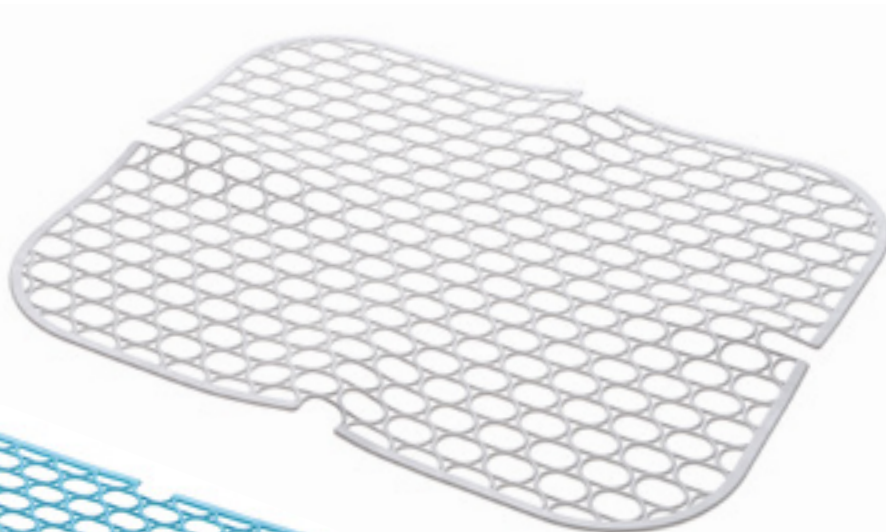

Size: 33x41 cm

Colors: white

038C

Tappeto rettangolare colorato
Colored rectangular sink mat

Size: 33x41 cm

Colors: blue, yellow, orange, pink, green

Utilizzabili su entrambi i lati

Usable on both sides