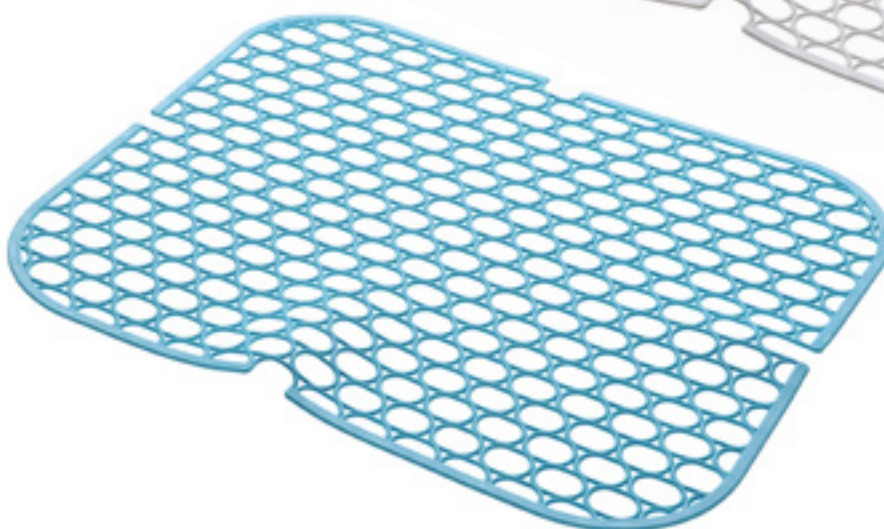

Size: 33x41 cm

Colors: white

038C

Tappeto rettangolare colorato
Colored rectangular sink mat

Size: 33x41 cm

Colors: blue, yellow, orange, pink, green

Utilizzabili su entrambi i lati

Usable on both sides